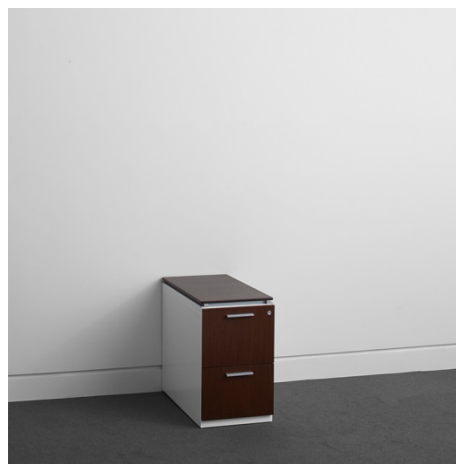

Pedestals

No matter what you store Office Specialty pedestals will accommodate your stuff. With over 40 styles of pedestals we can provide you with workstation storage that will meet your needs.

Features:

- Letter- or legal-size widths
- 18", 22" and 28" depths
- 60 standard colors or choose a custom color
- Steel, Nuform or veneer fronts
- Integral or proud pulls
- Highest gauge of steel
- Limited lifetime warranty

Product code:

PLN1528W-2F10.5

Specs:

- 25"h Planna pedestal
- 2 – 10.5" fixed front drawers
- Fronts & Top: VC003 Wenge veneer
- Case: 168 Glacier White

Find **Pedestals**
on our Resource Tool.