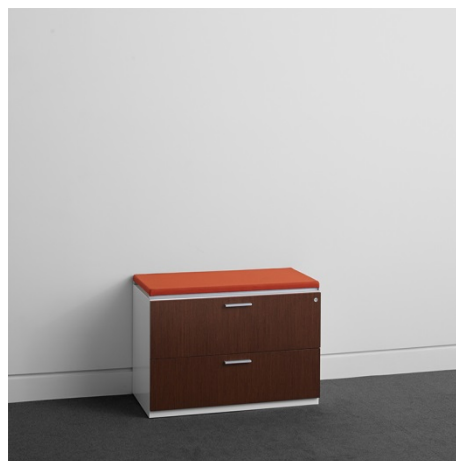

Laterals

No matter what you store Office Specialty laterals will accommodate your stuff. With over 70 preconfigured laterals plus the ability to Build Up your own unique configurations there's always a perfect lateral cabinet for any combination of items.

Features:

- 60 standard colors or choose a custom color
- Steel, Nuform or veneer fronts
- Integral or proud pulls
- Highest gauge of steel
- Limited lifetime warranty

Product code:

PLN36-2F10

Specs:

- 36" w Planna lateral
- 2 – 10.5" fixed front drawers
- Cushion Top: UC2021 Pumpkin
- Case: 168 Glacier White
- Drawer Fronts: VC003 Wenge Veneer